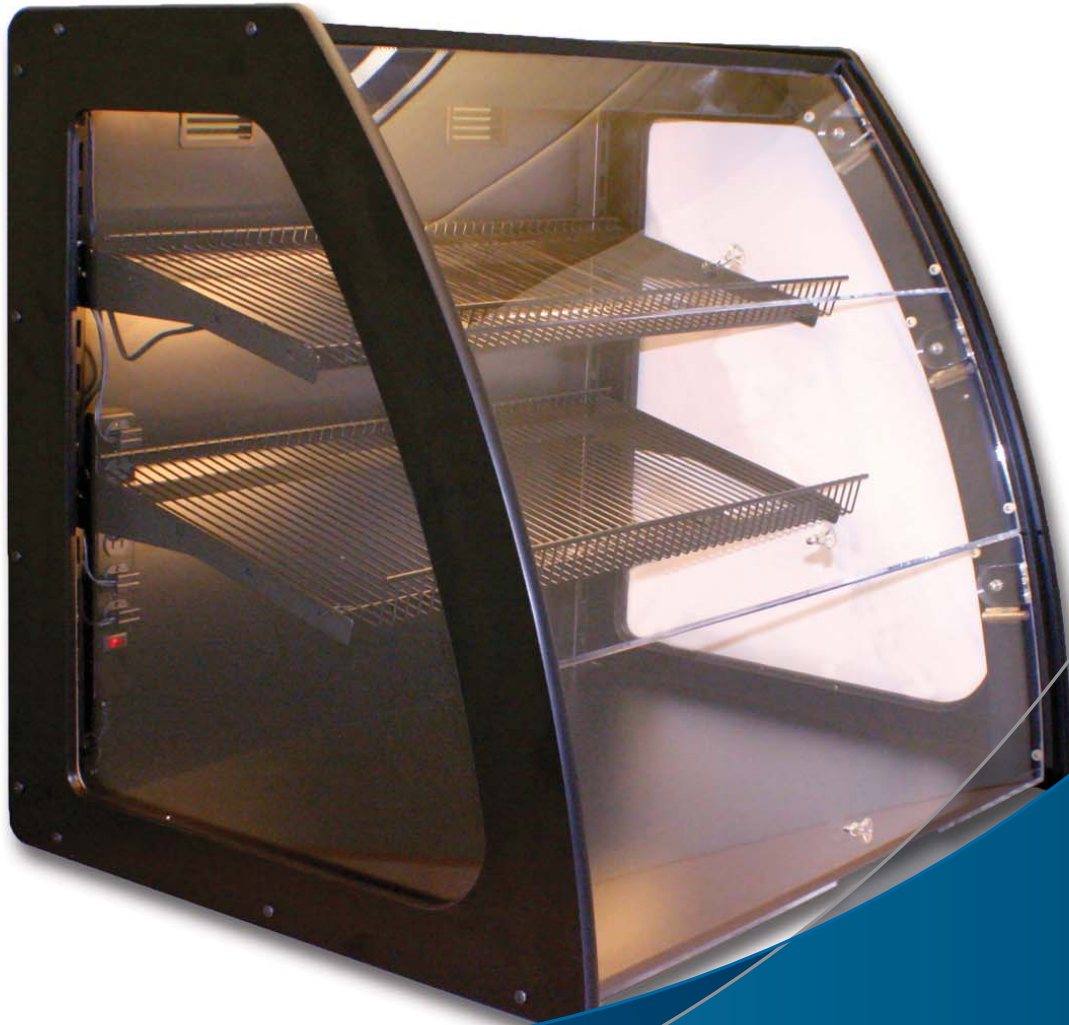

SFB

Self-service Island or Wall Dry Bakery Case

SFB *Self-service Island or Wall Dry Bakery Case*

SFB-1, SFB-2

■ Heavy duty hinges prevent door slamming

■ SFB-2 model shown

■ Black rubber edge banding

Specifications:

- Each door is exactly the same for ease of replacement.
- Under shelf LED lighting included with each case.
- Multiple color selections available (see below).
- Trays and accessories available (white trays shown for contrast).
- Case holds (2) 26" x 18", (2) 12" x 18", and (3) 12" x 12" trays.

Shown with laminate color:
Summer Flame

Shown with laminate color:
Midnight Stroll

Shown with laminate color:
Hardrock Maple

Options:

- Laminate colors including black, white, and grey. Colors include:

- Black rubber bumper included on all bakery cases except for white laminate option. This option will have white bumper.

Model #	Dimensions
SFB-1	34" h by 39" w by 30" d
SFB-2	34" h by 59" w by 30" d

WARRANTY Hussmann warrants all new products to be free from defects in material and workmanship at the time of shipment.

For more information about Hussmann, visit our new website located at: www.hussmann.com/ConvenienceStores